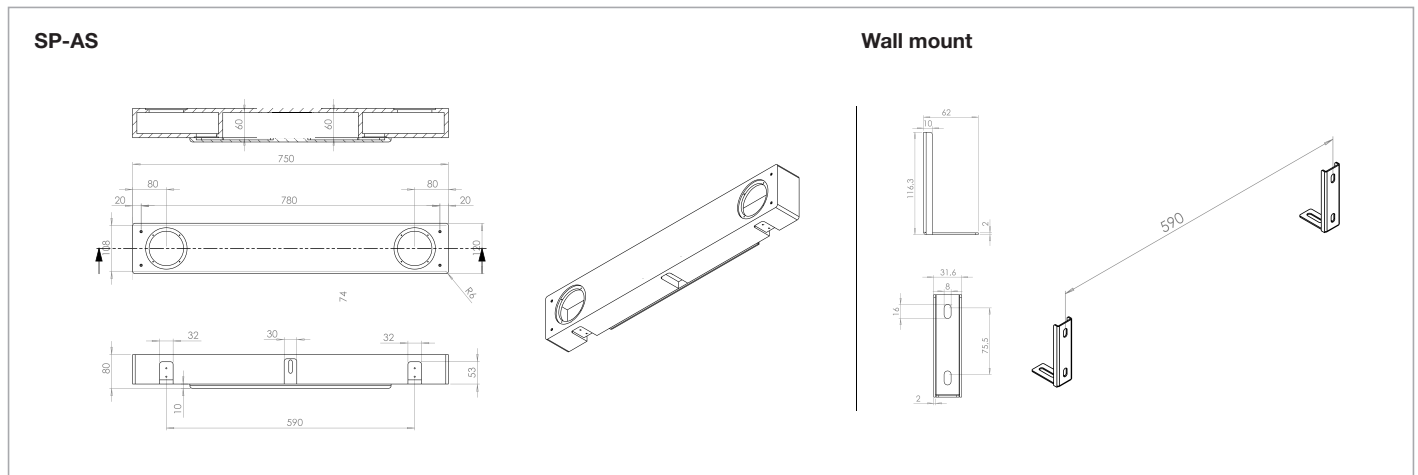

Choose to mount the SoundBar directly against the display via the optional VESA-bracket or enjoy the flexibility to position the SoundBar elsewhere, on a sideboard or mounted on a wall using the integrated wall-bracket.

Technical Drawings

Technical Specifications

Order Codes	
SP-AS	100015010
MAXIMUM INPUT	
Short Term Power	100 W (Maximum)
Long Term Power	40 W (Maximum)
RATED SPEAKER IMPEDANCE	8 Ohm
FREQUENCY RESPONSE RANGE	70 Hz to 15 kHz
SOUND PRESSURE LEVEL	82.1 dB (2.83 V)
NOMINAL COVERAGE PATTERN (H X V)	90°
RECOMMENDED AMPLIFIER	AV-230 included, 2x30 W
DIMENSIONS (W x H x D)	
Speaker Only	750 x 120 x 86 mm
WEIGHT	
Speaker Only	3.9 kg
SUPPORTED NEC HARDWARE	
Large Format Displays	MultiSync® C431, C501, C551
Mounting Solutions	Wall mount included; additional VESA-mount available
SHIPPING CONTENT	Soundbar with integrated amplifier, 3.5mm mini jack, wall mount including screws
WARRANTY	3 years
For additional pictures and Solutions overview, Visit www.nec-display-solutions.com for details.	