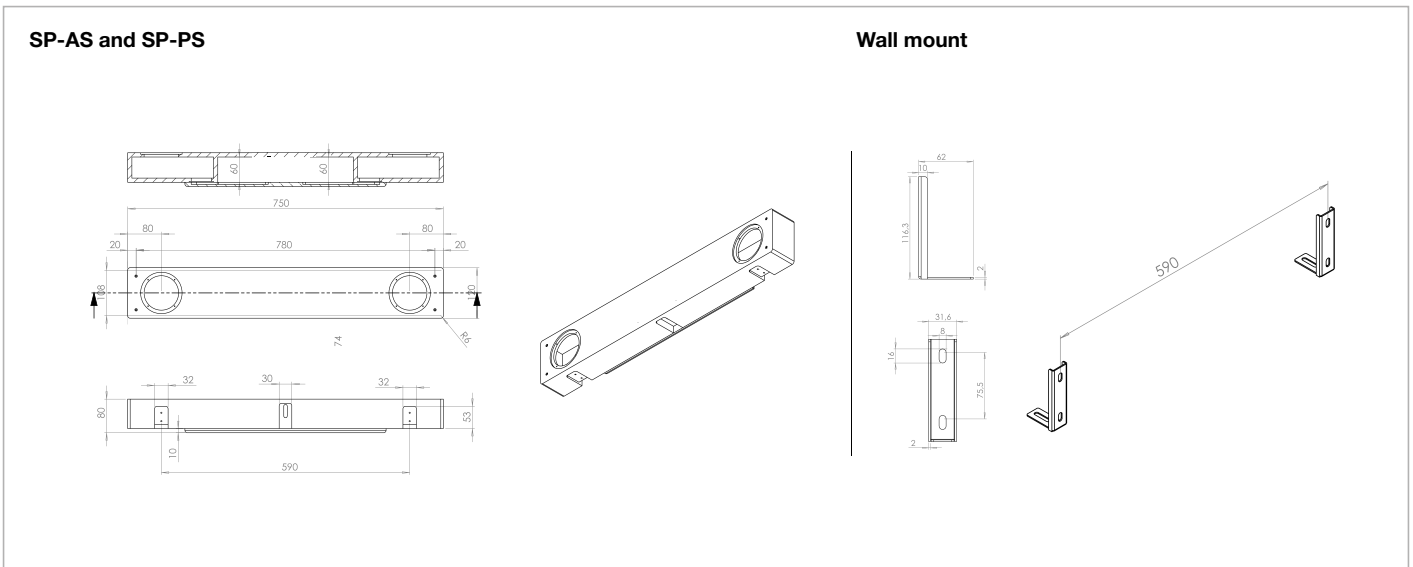

Technical Drawings

Technical Specifications

Product Information		
Product Name	SP-AS	SP-PS
Product Group	Active Soundbar System	Passive Soundbar System
Order Code	100015010	100015011
Speaker		
Short Term Power [W]	100	
Long Term Power [W]	40	
Rated Speaker Impedance [Ω]	8	
Frequency Response Range	70 Hz to 15 kHz	
Sound Pressure Level	82.1 dB (2.83 V)	
Nominal Coverage Pattern (H X V) [$^\circ$]	90	
Amplifier	AV-230 Included, 2x30 W (included)	AV-230 Included, 2x30 W (recommended)
Mechanical		
Net Dimensions (W x H x D) [mm]	750 x 120 x 86 (speaker only)	
Net Weight [kg]	3.9 (speaker only)	3.1 (speaker only)
Additional Features		
Supported NEC Hardware	MultiSync® C431, C501, C551	NEC Large Format Displays (except MultiSync® C431, C501, C551, UHD E series and CB series)
Shipping Content	Soundbar with integrated amplifier, 3.5 mm mini jack, wall mount incl. screws	Soundbar, 2x3 m speaker cable, wall mount incl. screws
Mounting Solutions	Wall mount included; additional VESA mounts available (see following table)	
Warranty	3 years	
For additional pictures and Solutions overview, Visit www.nec-display-solutions.com for details.