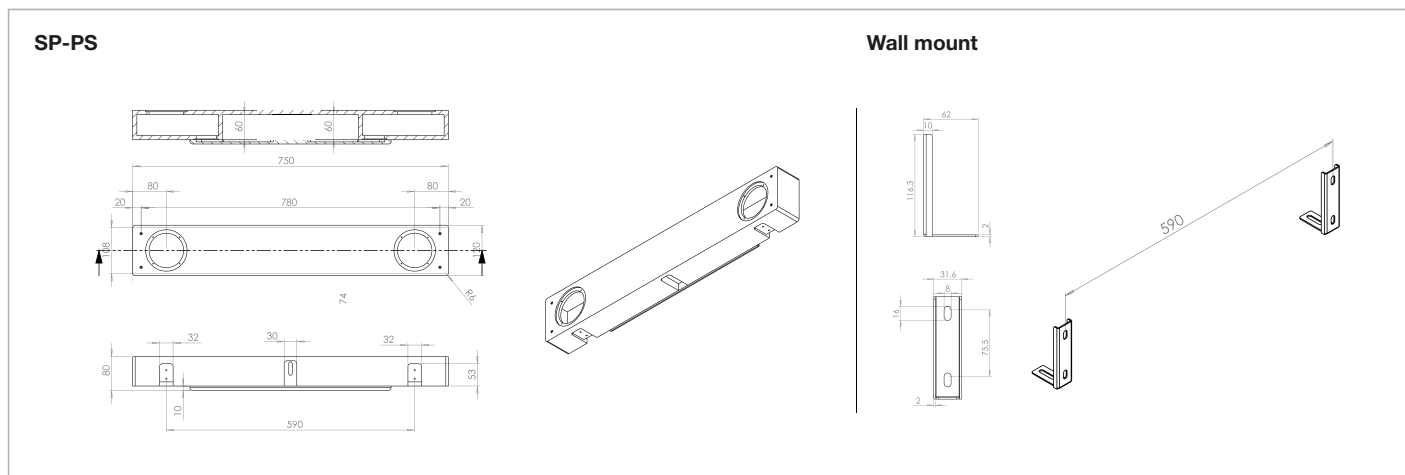

Technical Drawings

Technical Specifications

Order Codes	
SP-PS	100015011
MAXIMUM INPUT	
Short Term Power	100 W (Maximum)
Long Term Power	40 W (Maximum)
RATED SPEAKER IMPEDANCE	8 Ohm
FREQUENCY RESPONSE RANGE	70 Hz to 15 kHz
SOUND PRESSURE LEVEL	82.1 dB (2.83 V)
NOMINAL COVERAGE PATTERN (H X V)	90°
RECOMMENDED AMPLIFIER	AV-230 included, 2x30 W
DIMENSIONS (W x H x D)	
Speaker Only	750 x 120 x 86 mm
WEIGHT	
Speaker Only	3.1 kg
SUPPORTED NEC HARDWARE	
Large Format Displays	NEC Large Format Displays, except C431, C501, C551 and UHD E-Series
Mounting Solutions	Wall mount included; additional VESA-mount available
SHIPPING CONTENT	Soundbar, 2x 3m speaker cable, wall mount including screws
WARRANTY	3 years
For additional pictures and Solutions overview, Visit www.nec-display-solutions.com for details.	

NEC Display Solutions Europe GmbH
Landshuter Allee 12-14, D-80637 München
infomail@nec-displays.com
Phone: +49 (0) 89 99 699-0
Fax: +49 (0) 89 99 699-500
www.nec-display-solutions.com