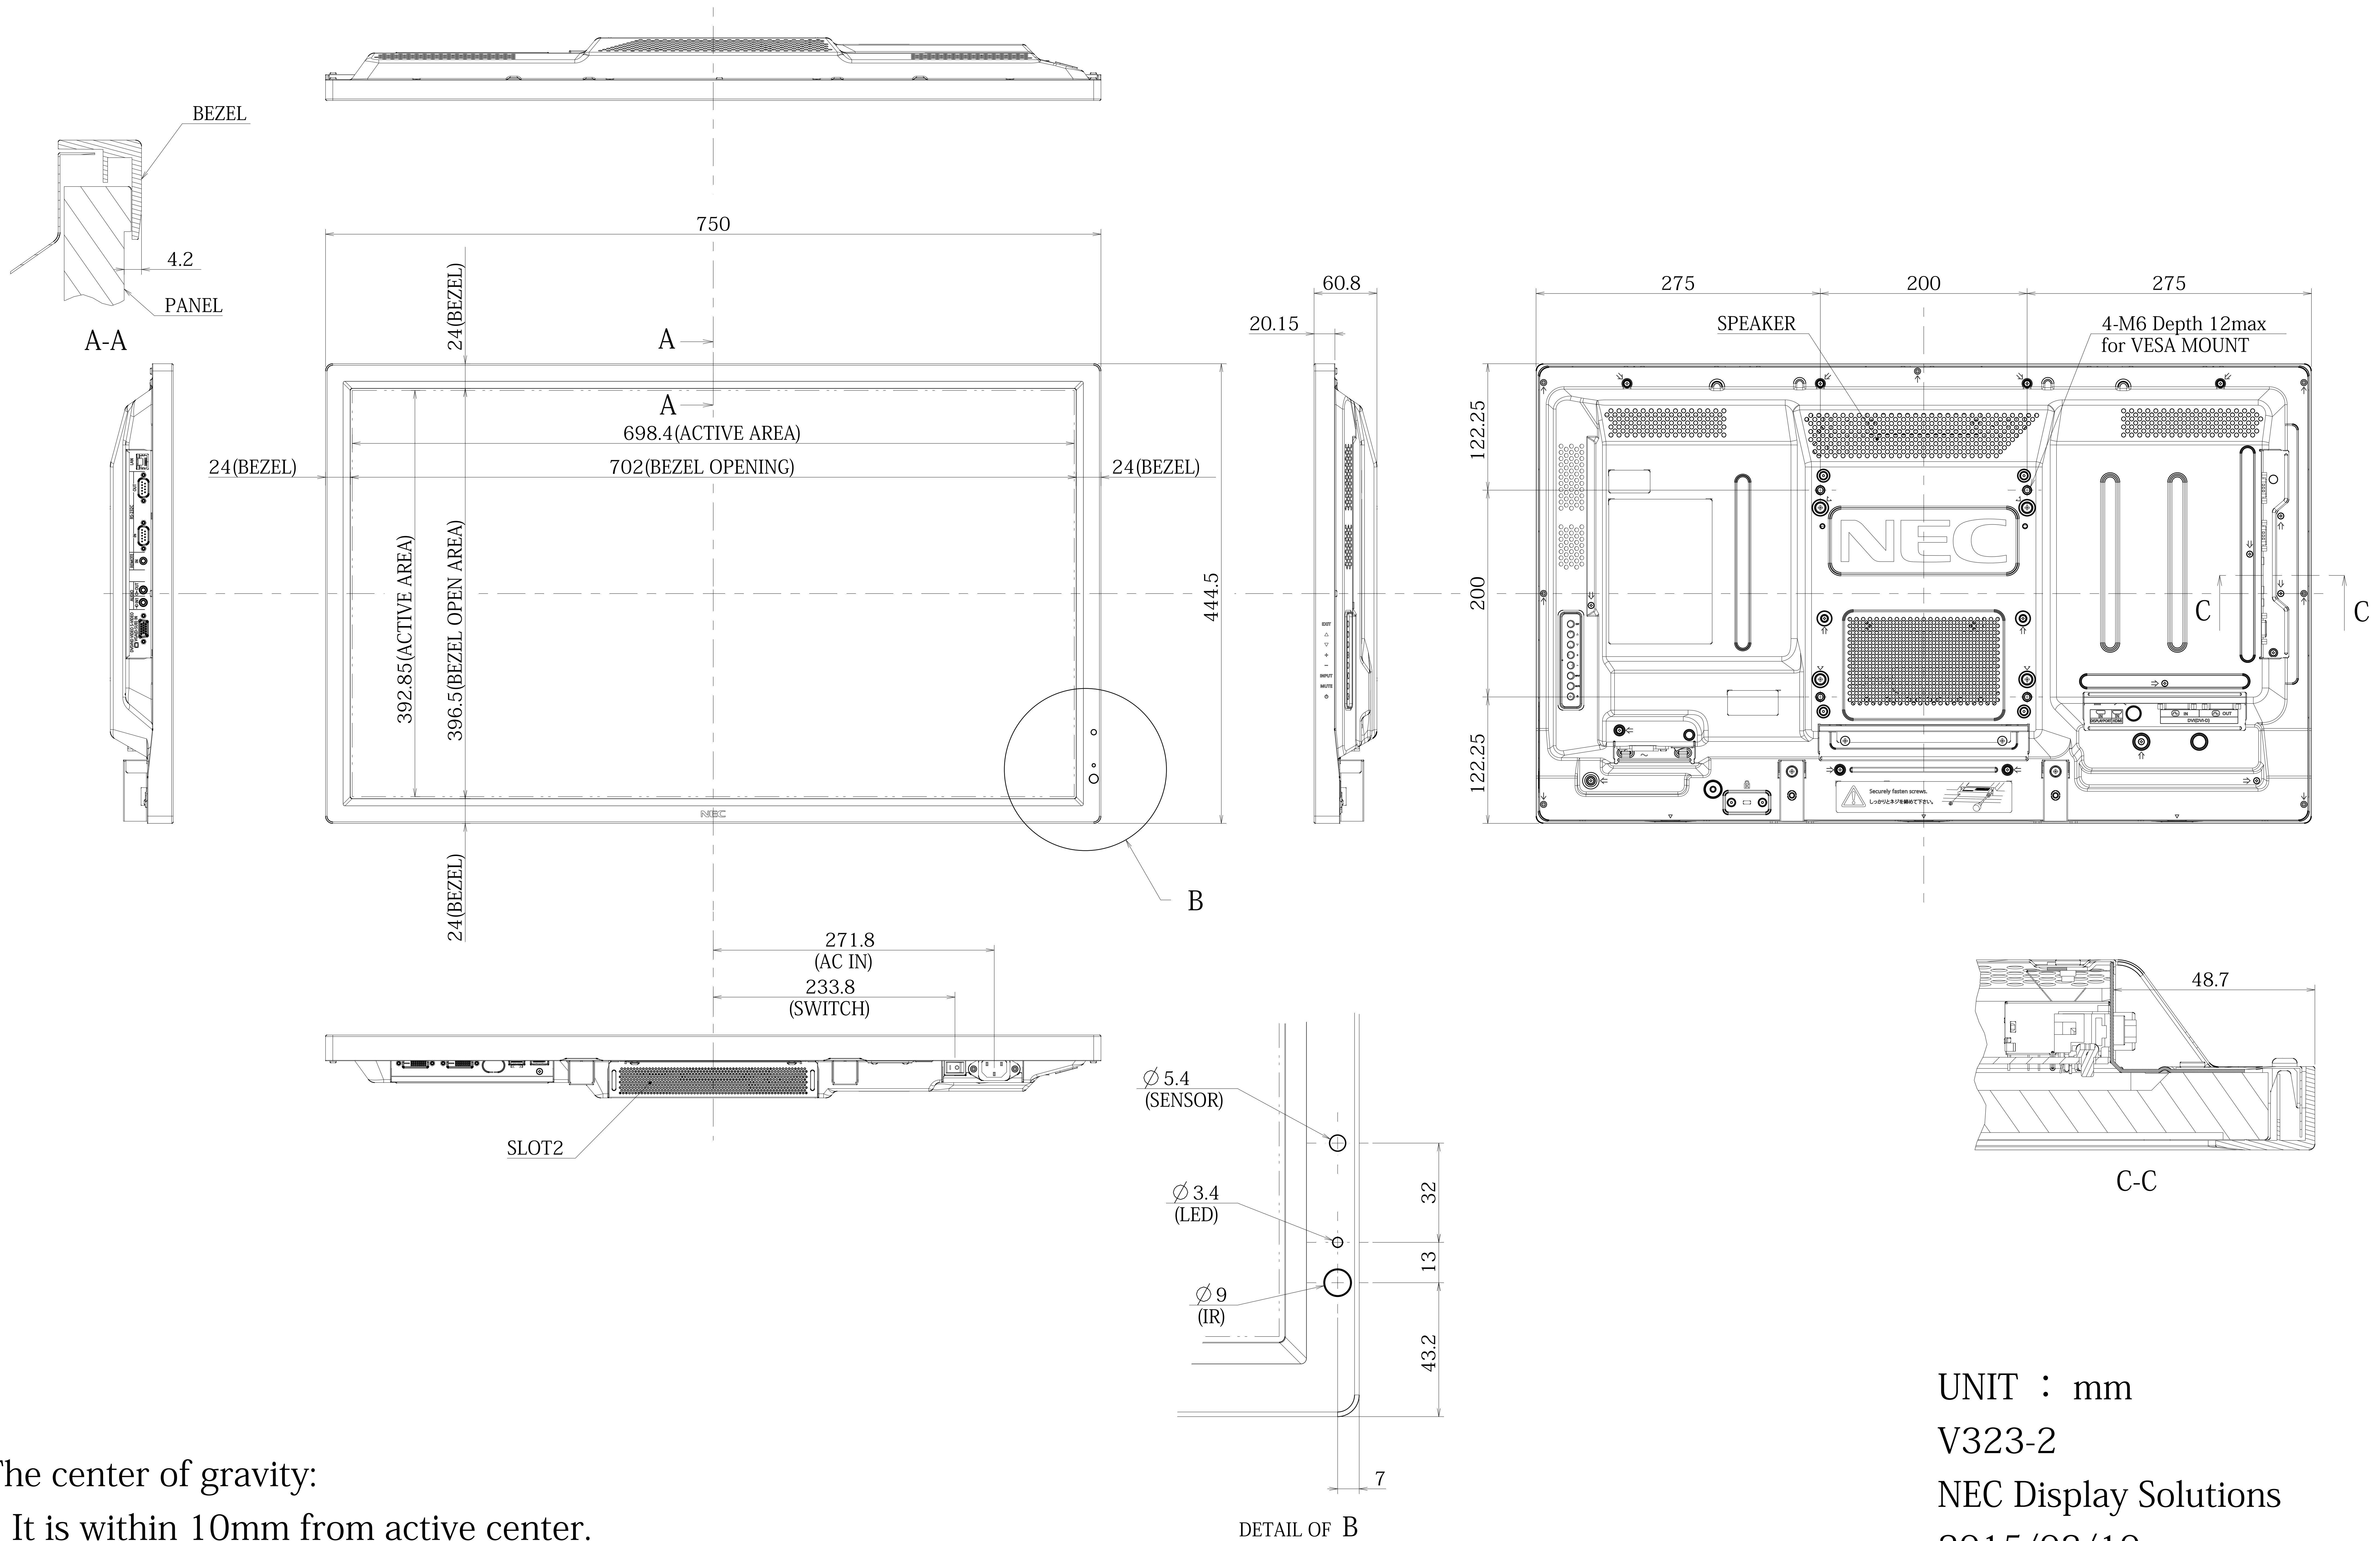

V323-2 OUT LINE

UNIT : mm
V323-2
NEC Display Solutions
2015/03/10

The center of gravity:
It is within 10mm from active center.