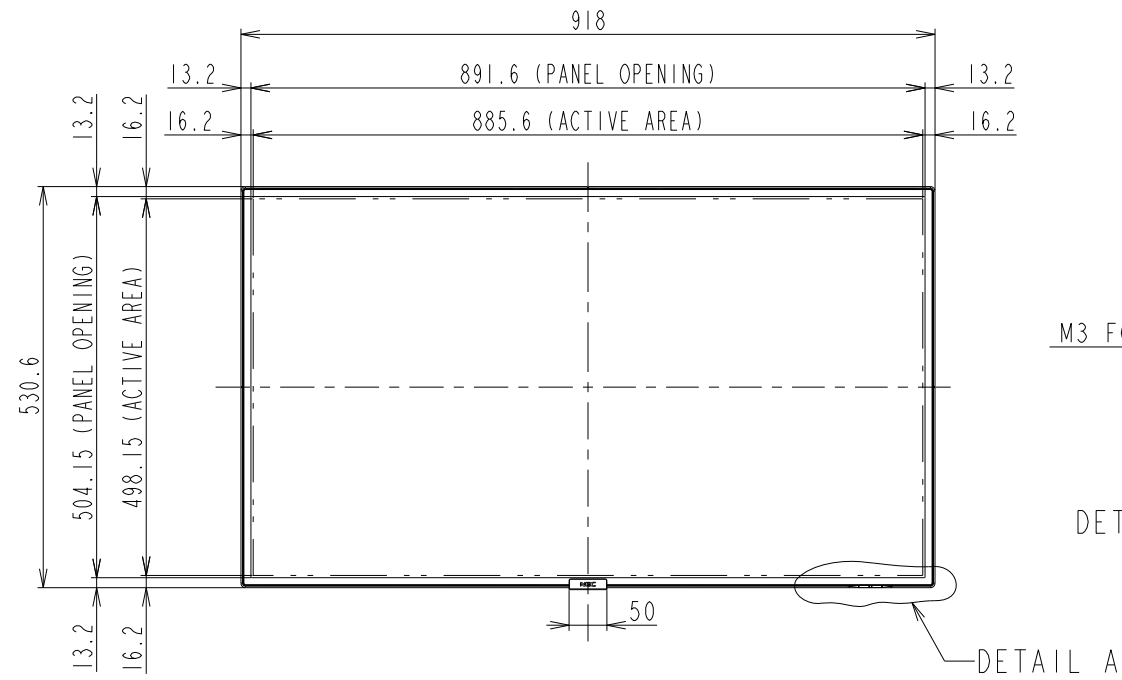

P404 OUTLINE

The center of gravity: It is within 10mm from active center.

SECTION A-A
SCALE 1/1

SECTION B-B
SCALE 1/1

M3 FOR ORNAMENT

DETAIL B

DETAIL A

DETAIL B
SCALE 1/2

DETAIL A
SCALE 1/2

UNIT	mm
MODEL	P404
SCALE	1/10
NEC Display Solutions 2016/12/15	