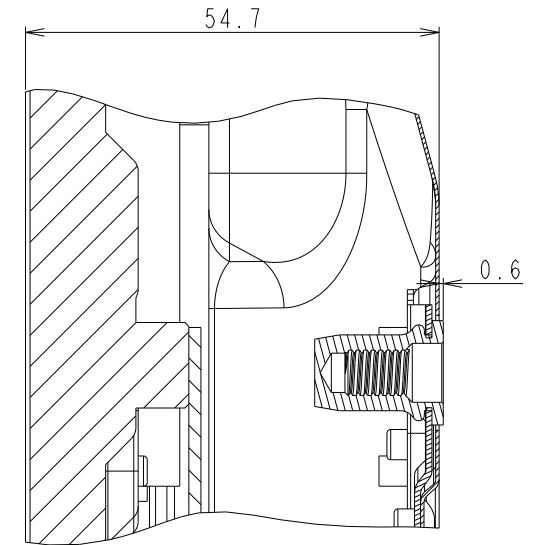

P404 OUTLINE

The center of gravity: It is within 10mm from active center.

SECTION A-A
SCALE 1/1

SECTION B-B
SCALE 1/1

M3 FOR ORNAMENT

DETAIL B

DETAIL A

DETAIL B
SCALE 1/2

DETAIL A
SCALE 1/2

UNIT	mm
MODEL	P404
SCALE	1/10
NEC Display Solutions 2016/12/15	