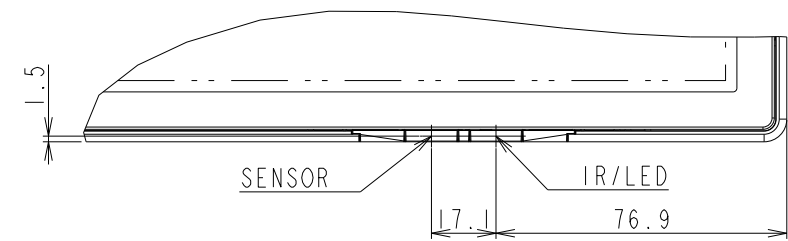

P404 OUTLINE

The center of gravity: It is within 10mm from active center.

SECTION A-A
SCALE 1/1

SECTION B-B
SCALE 1/1

M3 FOR ORNAMENT

DETAIL B

DETAIL A

DETAIL B
SCALE 1/2

DETAIL A
SCALE 1/2

UNIT	mm
MODEL	P404
SCALE	1/10
NEC Display Solutions 2016/12/15	