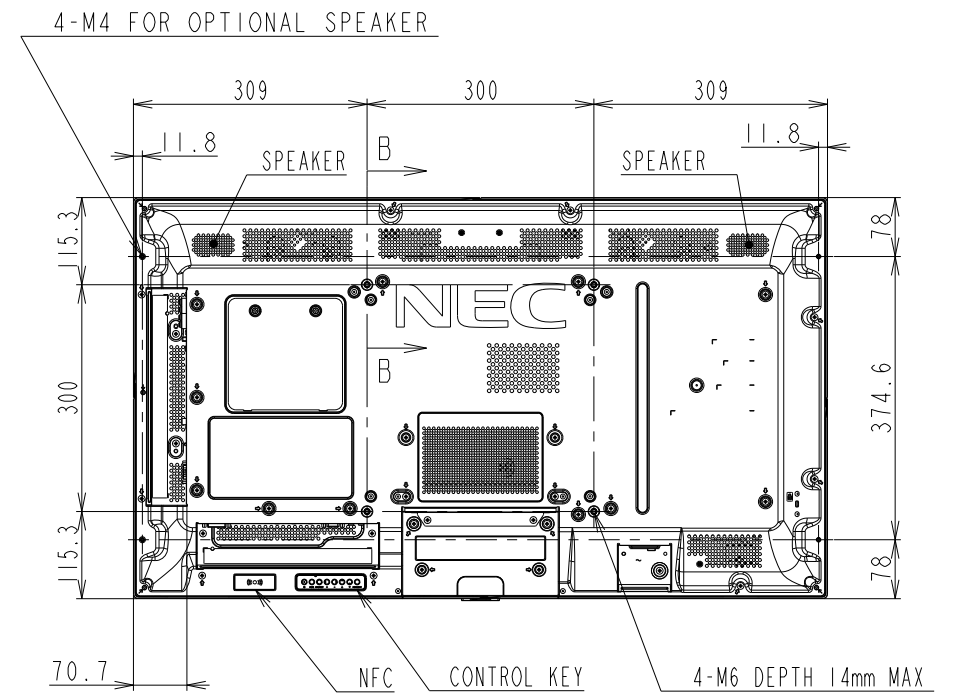

P404 OUTLINE

The center of gravity: It is within 10mm from active center.

SECTION A-A
SCALE 1/1

SECTION B-B
SCALE 1/1

M3 FOR ORNAMENT

DETAIL B

DETAIL A

DETAIL B
SCALE 1/2

DETAIL A
SCALE 1/2

UNIT	mm
MODEL	P404
SCALE	1/10
NEC Display Solutions 2016/12/15	