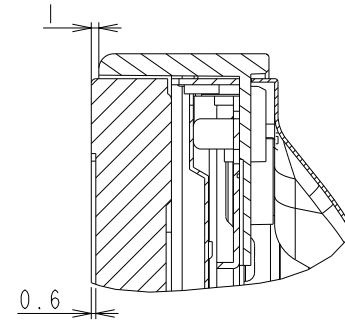

P404 OUTLINE

The center of gravity: It is within 10mm from active center.

SECTION A-A
SCALE 1/1

SECTION B-B
SCALE 1/1

M3 FOR ORNAMENT

DETAIL B

DETAIL A

DETAIL B
SCALE 1/2

DETAIL A
SCALE 1/2

UNIT	mm
MODEL	P404
SCALE	1/10
NEC Display Solutions 2016/12/15	