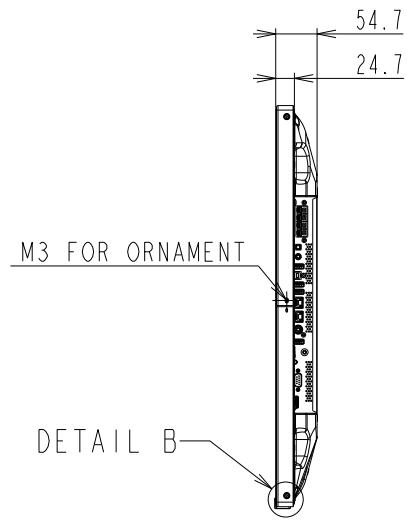

P404 OUTLINE

The center of gravity: It is within 10mm from active center.

SECTION A-A
SCALE 1/1

SECTION B-B
SCALE 1/1

M3 FOR ORNAMENT

DETAIL B

DETAIL A

DETAIL B
SCALE 1/2

DETAIL A
SCALE 1/2

UNIT	mm
MODEL	P404
SCALE	1/10
NEC Display Solutions 2016/12/15	